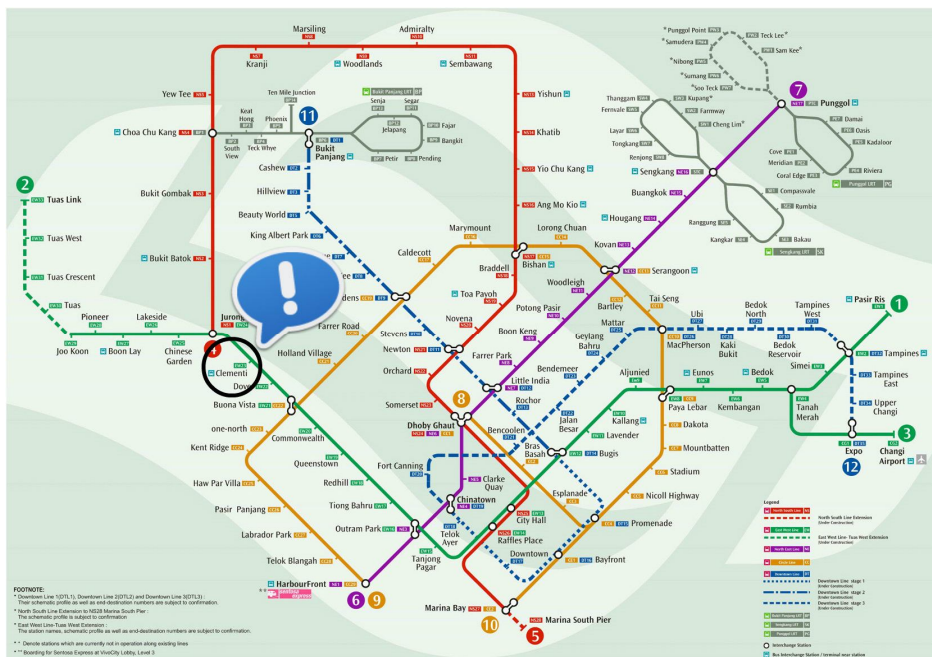

CO-Easy Bizservice Pte Ltd

合易商业服务私人有限公司

Registration No.: 201334694Z

21 Bukit Batok crescent #06-81 WCEGA TOWER Singapore 658065

E-mail: enquiry.coeasy@gmail.com Tel: 9067 8483 /6570 1965

1. 首先, 您要到达地铁绿线的金文泰地铁站

First of all. You have to come to the Green line Clementi MRT

2. 当你到了金文泰 出口那里 记得走去左手边 商场的那一边

When you arrive at Clementi exports there, and then went to the left direction. (The shopping mall side)

3. 看到那个红色箭头了吗？您是从地铁站通过箭头那个方向走到商场的，现在走到商场 一楼门口那里就看到巴士站了

See the red arrow? You are from the subway station to the mall follow by the arrow direction. Now you could see the bus stop at first floor.

4. 当你到了巴士站， 搭乘 189 巴士，第 4 个站下车（约 10 分钟）
或 搭乘 106 巴士，第 5 个站下车（约 15 分钟）

**When you arrived at the bus station,
Take bus 189 to the fourth station (about 10 minutes)
Or Take bus 106 to the fifth station (about 15 minutes)**

5. 当你看到这些建筑，{注意}已经到巴士站了，准备下车啦。
When you see these buildings, "NOTE" get off the bus.